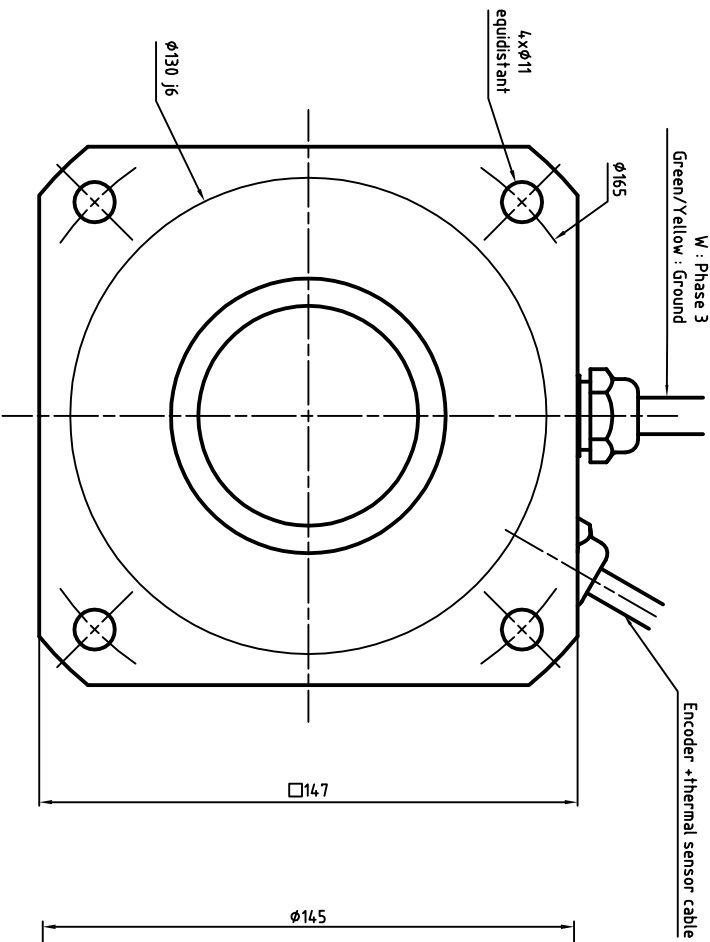

Power cable diameter and section depends on rated current
 U : Phase 1
 V : Phase 2
 W : Phase 3
 Green/Yellow : Ground

ENCODER SIGNAL COLORS

Wires colors	ERN1387	ERN1381	ECN1313	EON1325
White	A+	0V	Up	Up
Brown	A-	Up	0V	0V
Green	R+	A+	A+	A+
Yellow	R-	A-	A-	A-
Pink	D+	B-	B-	B-
Grey	D-	B+	B+	B+
Blue	C+	R+	DATA+	DATA+
Red	C-	R-	DATA-	DATA-
Black	Thermal	Thermal	CLOCK+	CLOCK+
Violet	Thermal	Thermal	CLOCK-	CLOCK-
Grey/Pink	B+	N/A	Thermal	Thermal
Red/Blue	B-	N/A	Thermal	Thermal
White/Green	0V	N/A	N/A	N/A
Brown/Green	Up	N/A	N/A	N/A