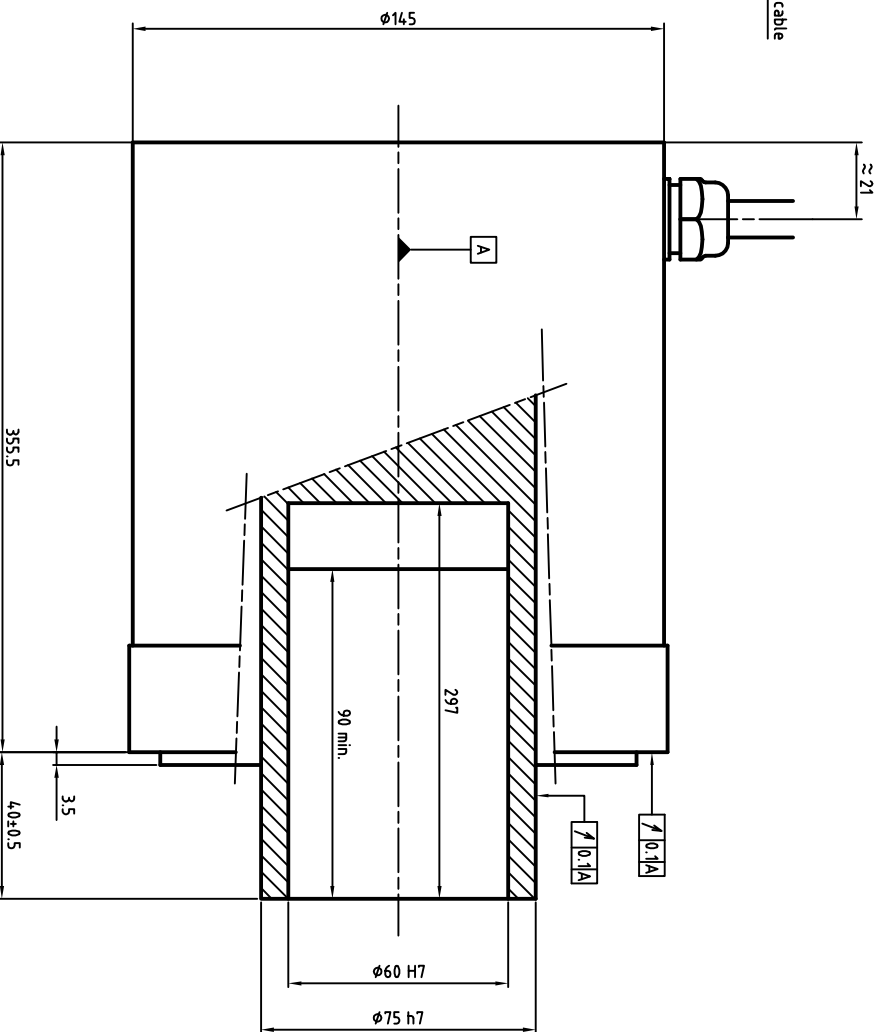

Power cable diameter and section depends on rated current
 U : Phase 1
 V : Phase 2
 W : Phase 3
 Green/Yellow : Ground

ENCODER SIGNAL COLORS

Wires colors	ERN1387	ERN1381	ECN1313	EON1325
White	A+	0V	Up	Up
Brown	A-	Up	0V	0V
Green	R+	A+	A+	A+
Yellow	R-	A-	A-	A-
Pink	D+	B-	B-	B-
Grey	D-	B+	B+	B+
Blue	C+	R+	DATA+	DATA+
Red	C-	R-	DATA-	DATA-
Black	Thermal	Thermal	CLOCK+	CLOCK+
Violet	Thermal	Thermal	CLOCK-	CLOCK-
Grey/Pink	B+	N/A	Thermal	Thermal
Red/Blue	B-	N/A	Thermal	Thermal
White/Green	0V	N/A	N/A	N/A
Brown/Green	Up	N/A	N/A	N/A